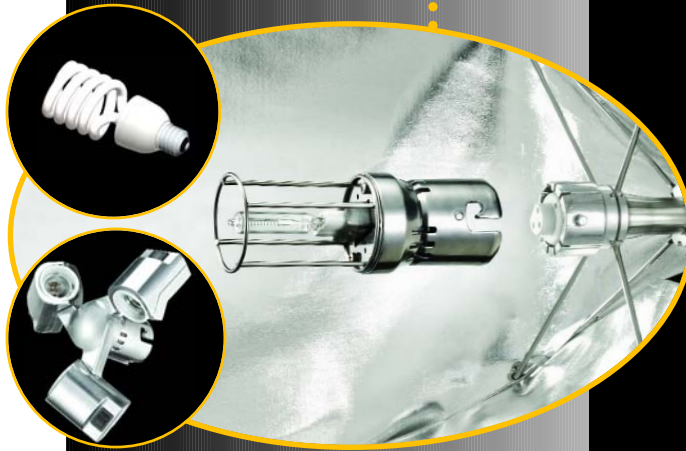

Introducing...

LOWEL RIFA™ ex™

The Next Generation of Rifa...

You've loved Rifa's compact portability, 60 second setup, & beautiful output. Now, with the new Lowel Rifa eXchange System, we've added versatility!

All 4 original Rifa-lite models have been updated to create the new Lowel Rifa eXchange System.

- Quick-exchange push & twist lampheads.
- Patented, innovative accessory system.
- Tungsten-halogen / Daylight fluorescent.
- Use lower wattage lamps in larger Rifa eX models.
- 12 / 30 Volt operation now possible in all models.

Use your Rifa as you always have...

All Rifa eX models come with lampheads that use the exact same lamps Rifa has always used. But now, the new Rifa eXchange System expands your options.

With a Quick Twist of the Wrist.....

Go from Tungsten-halogen...

To Daylight Fluorescent, (or lower wattage Tungsten)

The Rifa eXchange Push & Twist Lampheads