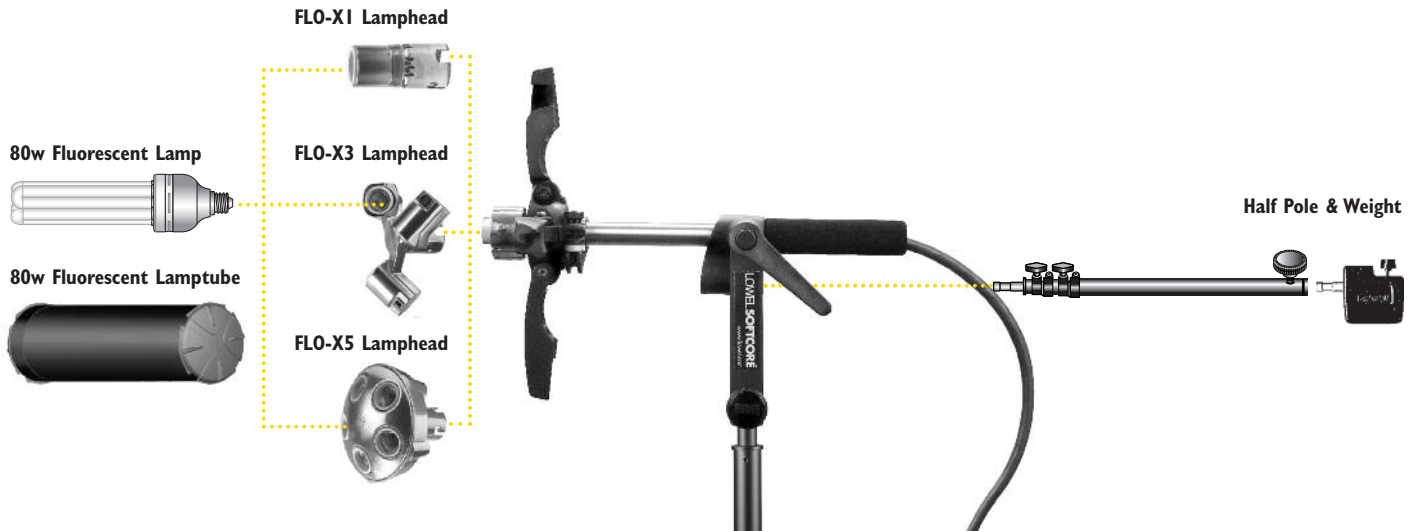

Lowel's new SoftCore™ is a multi-patented system, designed to use the modular accessory fluorescent lampheads of the Rifa eXchange System.

- SoftCore works with popular video accessory softboxes.
- 3 easy to swap fluorescent lamphead options.
- Uses Lowel's High C.R.I. compact fluorescents and other Edison base CFL's.
- Patented 4 arm hooking system makes softbox attaching quick & painless.
- Arms rotate & adjust for optimum softbox balance and position.
- Convenient tilt handle for smooth lighting angle adjustments.
- Allows attachment of a Lowel Pole & Weight for perfect balance on the stand, when using larger front heavy lampheads, lamps, & softboxes.
- Folds down efficiently for compact kit storage.
- US Patents: 6,176,598 7,416,316

80 Watt Fluorescent Lamp
120v (Code: E1-80),
220v (Code: E1-80E)
New 80 Watt Daylight fluorescent lamp, with high 90+ C.R.I. (color rendering index) and 8,000 hour lamp life

Lowel SoftCore™
(Code: SX-10)

Accepts Lowel Half Pole & Weight for counter-balancing heavier lampheads & softboxes.

Lights &

Lowel SoftCore™

Code: SX-10

Lowel SoftCore with 16' T1-80 AC Cable (less lampheads & lamps).

Lowel SoftCore w/FLO-X1 Head

Lowel SoftCore w/FLO-X5 Head

Code: SX-105

Lowel SoftCore with 16' T1-80 AC Cable, and FLO-X5 individually switched 5 socket lamphead (less lamps).

Lowel eXchange Lampheads

SoftCore uses some of the accessory lampheads of the Lowel Rifa eXchange System. They should only be used with fluorescent lamps. All are available separately.