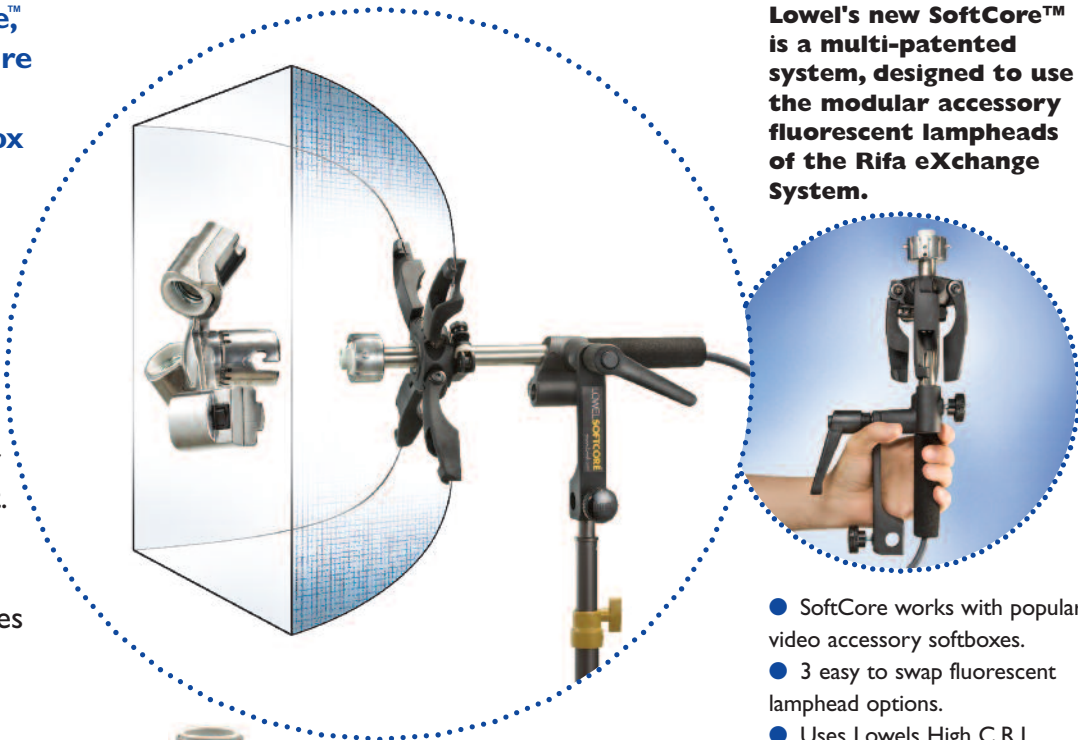

Lowel's New SoftCore™

A Revolutionary Fluorescent System for Your Soft Box

Introducing SoftCore™, a compact light fixture that adds versatility and control to softbox lighting setups.

- Its quick exchange lampheads swap easily, and give the option of using up to 5 screw-threaded fluorescent lamps, for lighting larger areas with more output.
- Its unique patented 4 arm system now makes conventional soft boxes fast to attach, and a breeze to rotate.
- Used with our new 80 Watt high C.R.I. fluorescent lamps, Softcore delivers beautiful, soft, constant source daylight that accurately renders all the colors of your shot.

Lowel's new SoftCore™ is a multi-patented system, designed to use the modular accessory fluorescent lampheads of the Rifa eXchange System.

- SoftCore works with popular video accessory softboxes.
- 3 easy to swap fluorescent lamphead options.
- Uses Lowel's High C.R.I. compact fluorescents and other Edison base CFL's.
- Patented 4 arm hooking system makes softbox attaching quick & painless.
- Arms rotate & adjust for optimum softbox balance and position.
- Convenient tilt handle for smooth lighting angle adjustments.
- Allows attachment of a Lowel Pole & Weight for perfect balance on the stand, when using larger front heavy lampheads, lamps, & softboxes.
- Folds down efficiently for compact kit storage.
- US Patents: 6,176,598 7,416,316

FLO-X1 Head
(Code: FLO-X1)
1 single Edison type screw thread lamp socket

FLO-X3 Head
(Code: FLO-X3)
3 Edison type screw thread sockets, individually switched

FLO-X5 Head
(Code: FLO-X5)
5 Edison type screw thread sockets, individually switched

Mounts

KS Stand

Code: KS

Maximum height: 9' (2.74 m),
Collapsed length: 3' (91 cm)
Weight: 4 lbs (1.8 kg)
Wide based, sturdier, lightweight stand with 5/8" (1.59 cm) stud.

Lowel Dealers

Our equipment is sold only through authorized Lowel dealers in the USA and Canada and in any other country where there is a Lowel distributorship. visit www.lowel.com to find a Lowel dealer.