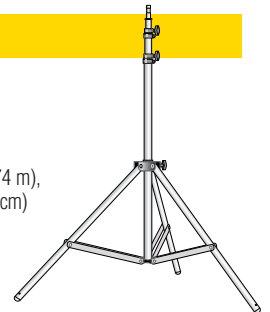

FLO-X61 Plastic tube with foam padding & center divider. Holds 2 27w lamps (less lamps)

Case

Large Rifa Litebag

Code: LB-40

Size: (trapezoid shape)
36.25 x 8 x 8.25"
(92 x 21 x 21.6 cm)

Made of polyester with vinyl coated backing. Has inside storage pockets, and padded shoulder strap (SS-10).

Kits

Lowel SoftCore FLO-X3 Kit

Code: SX-903LB

Lowel SoftCore with FLO-X3 lamphead (SX-103), 3 80w daylight fluorescent lamps (E1-80), 3 80w Lamptubes (FLO-X63), in Large Rifa Litebag (LB-40).

Note: this kit does not come with a stand. The recommended stand is the Lowel KS Stand.

Mounts

KS Stand

Code: KS

Maximum height: 9' (2.74 m),
Collapsed length: 3' (91 cm)
Weight: 4 lbs (1.8 kg)
Wide based, sturdier, lightweight stand with 5/8" (1.59 cm) stud.

Lowel Dealers

Our equipment is sold only through authorized Lowel dealers in the USA and Canada and in any other country where there is a Lowel distributorship. visit www.lowel.com to find a Lowel dealer.