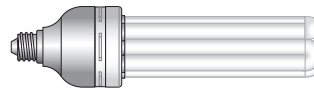

Lowel's new SoftCore™ is a multi-patented system, designed to use the modular accessory fluorescent lampheads of the Rifa eXchange System.

- SoftCore works with popular video accessory softboxes.
- 3 easy to swap fluorescent lamphead options.
- Uses Lowel's High C.R.I. compact fluorescents and other Edison base CFL's.
- Patented 4 arm hooking system makes softbox attaching quick & painless.
- Arms rotate & adjust for optimum softbox balance and position.
- Convenient tilt handle for smooth lighting angle adjustments.
- Allows attachment of a Lowel Pole & Weight for perfect balance on the stand, when using larger front heavy lampheads, lamps, & softboxes.
- Folds down efficiently for compact kit storage.
- US Patents: 6,176,598 7,416,316

FLO-X1 Head
(Code: FLO-X1)
1 single Edison type screw thread lamp socket

FLO-X3 Head
(Code: FLO-X3)
3 Edison type screw thread sockets, individually switched

FLO-X5 Head
(Code: FLO-X5)
5 Edison type screw thread sockets, individually switched