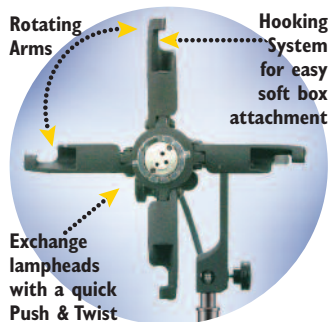

Lowel SoftCore™
(Code: SX-10)